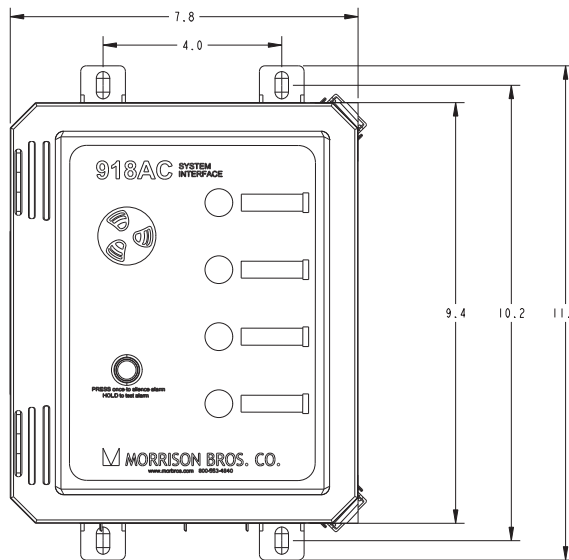

One Standard Size Enclosure for All Configurations

- **Power Requirements:** 100-240 VAC, +/-10%, 50/60 Hz
- **Input Sensors:** simple switch devices
- **Output Relays:** dry switch contact, form C SPDT, rated 5 AMPS at 240 VAC
- **Enclosure:** NEMA 4X indoor/outdoor weather protected lockable box (non-hazardous location only)
- **Audible horn:** 95 dBA at 2 feet
- **Operating temperature:** -40°F to 140°F

I.D. Number	Description	Inputs	Outputs	Weight (lbs)
918AC-1000 AI	System interface console	1	0	6.0
918AC-1100 AI	System interface console	1	1	6.0
918AC-1200 AI	System interface console	1	2	6.0
918AC-1300 AI	System interface console	1	3	6.0
918AC-1400 AI	System interface console	1	4	6.0
918AC-2000 AI	System interface console	2	0	6.0
918AC-2100 AI	System interface console	2	1	6.0
918AC-2200 AI	System interface console	2	2	6.0
918AC-2300 AI	System interface console	2	3	6.0
918AC-2400 AI	System interface console	2	4	6.0
918AC-3000 AI	System interface console	3	0	6.0
918AC-3100 AI	System interface console	3	1	6.0
918AC-3200 AI	System interface console	3	2	6.0
918AC-3300 AI	System interface console	3	3	6.0
918AC-3400 AI	System interface console	3	4	6.0
918AC-4000 AI	System interface console	4	0	6.0
918AC-4100 AI	System interface console	4	1	6.0
918AC-4200 AI	System interface console	4	2	6.0
918AC-4300 AI	System interface console	4	3	6.0
918AC-4400 AI	System interface console	4	4	6.0

570 E. 7th Street, P.O. Box 238 | Dubuque, IA 52004-0238

t. 563.583.5701 | 800.553.4840 | f. 563.583.5028

www.morbros.com