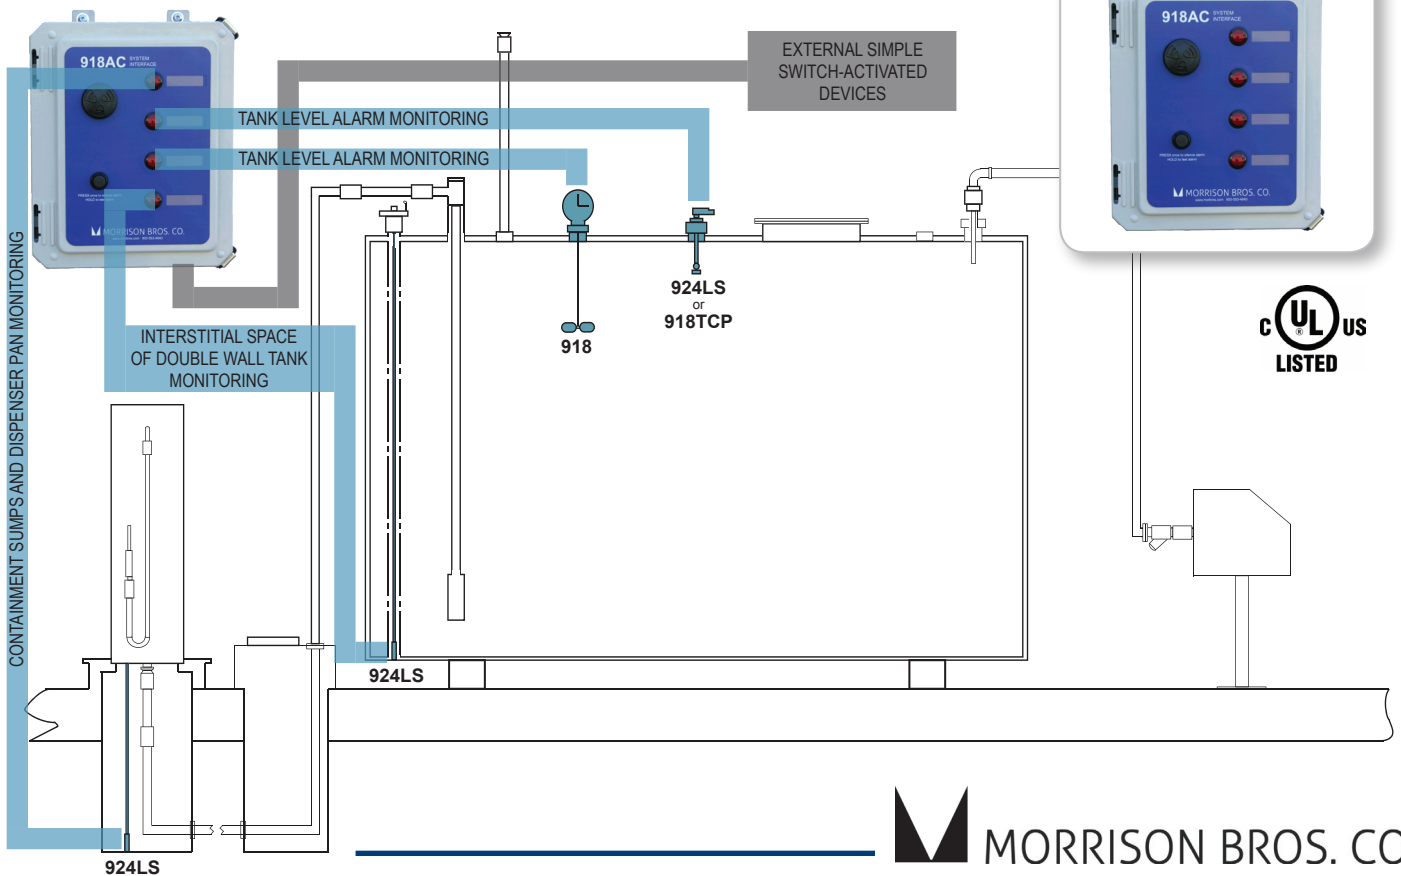

# Model 918AC System Interface

SPECIFICATION SHEET

The 918AC System Interface is an AC-powered console designed to monitor 1 to 4 simple input switch devices and provide both audible and visual indication when an input switch is activated. In addition, the 918AC has the optional capability to add 1 to 4 configurable relay outputs to interface with remote audible and visual indicators or other external simple switch-activated devices.

## Expandability with Plug-n-Play Capabilities

- Intrinsically safe input modules expandable up to 4 input channels
- Electromechanical output modules expandable up to 4 output relays
- Input and output modules can be purchased separately

## Configurability

- Audible alarm ON/OFF selectable by channel
- Auto silence ON/OFF selectable by channel
- Normally open (NO) or normally closed (NC) selectable on input and output
- Output relay activation selectable to one or more input channels
- Fail safe mode selectable to indicate power outage at console
- Change lens color: red (standard), amber, or green

## Approvals

UL/cUL 913 Listing for Ordinary Location with Hazardous Location Intrinsically Safe Input Circuits for Class I, Div I, Group D.  
Florida DEP EQ-834

One Standard Size Enclosure for All Configurations