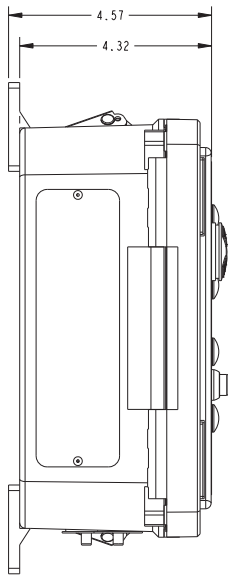

One Standard Size Enclosure for All Configurations

- **Power Requirements:** 100-240 VAC, +/-10%, 50/60 Hz
- **Input Sensors:** simple switch devices
- **Output Relays:** dry switch contact, form C SPDT, rated 5 AMPS at 240 VAC
- **Enclosure:** NEMA 4X indoor/outdoor weather protected lockable box (non-hazardous location only)
- **Audible horn:** 95 dBA at 2 feet
- **Operating temperature:** -40°F to 140°F

I.D. Number	Description	Inputs	Outputs	Weight (lbs)
918AC-1000 AI	System interface console	1	0	6.0
918AC-1100 AI	System interface console	1	1	6.0
918AC-1200 AI	System interface console	1	2	6.0
918AC-1300 AI	System interface console	1	3	6.0
918AC-1400 AI	System interface console	1	4	6.0
918AC-2000 AI	System interface console	2	0	6.0
918AC-2100 AI	System interface console	2	1	6.0
918AC-2200 AI	System interface console	2	2	6.0
918AC-2300 AI	System interface console	2	3	6.0
918AC-2400 AI	System interface console	2	4	6.0
918AC-3000 AI	System interface console	3	0	6.0
918AC-3100 AI	System interface console	3	1	6.0
918AC-3200 AI	System interface console	3	2	6.0
918AC-3300 AI	System interface console	3	3	6.0
918AC-3400 AI	System interface console	3	4	6.0
918AC-4000 AI	System interface console	4	0	6.0
918AC-4100 AI	System interface console	4	1	6.0
918AC-4200 AI	System interface console	4	2	6.0
918AC-4300 AI	System interface console	4	3	6.0
918AC-4400 AI	System interface console	4	4	6.0

570 E. 7th Street, P.O. Box 238 | Dubuque, IA 52004-0238

t. 563.583.5701 | 800.553.4840 | f. 563.583.5028

www.morbros.com