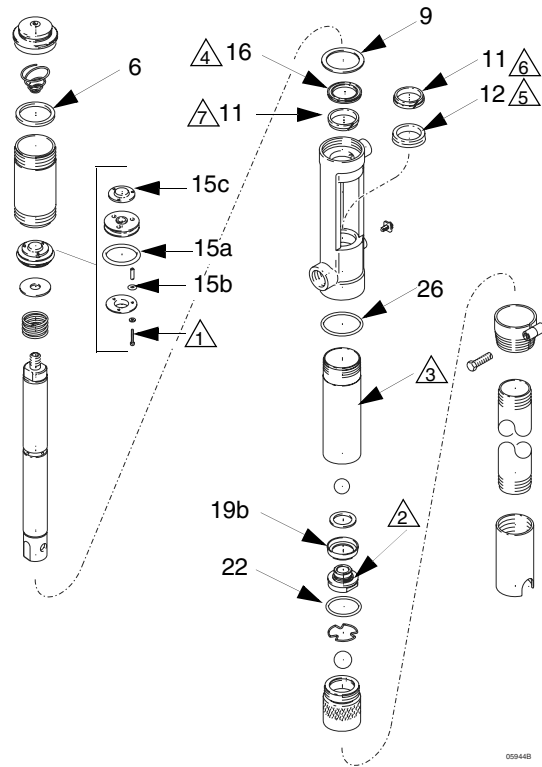

GENUINE GRACO PARTS AND ACCESSORIES

247431 Repair Kit

For 1:1 Fast-Ball Pumps

Important Safety Instructions

Read all warnings and instructions in manual 307906. Save those instructions.

406672A

Ref.	Description	Qty.
6	GASKET	1
9	GASKET	1
11	RING, wiper	2
12	SEAL	1
15a	. O-RING	1
15b	. O-RING	3
15c	. PLATE, air exhaust valve	1
16	SEAL, shaft	1
19b	CUP, piston	1
22	O-RING; nitrile rubber	1
26	O-RING, buna-N	1

- Torque to 10-14 in-lb (1.3-1.6 N•m)
- Torque to 23 ft-lb (31.2 N•m)
- Torque to 95-105 ft-lb (129-142 N•m)
- Lips face up
- Lips face down
- Smaller OD up
- Smaller OD down

Graco Inc. P.O. Box 1441 Minneapolis, MN 55440-1441