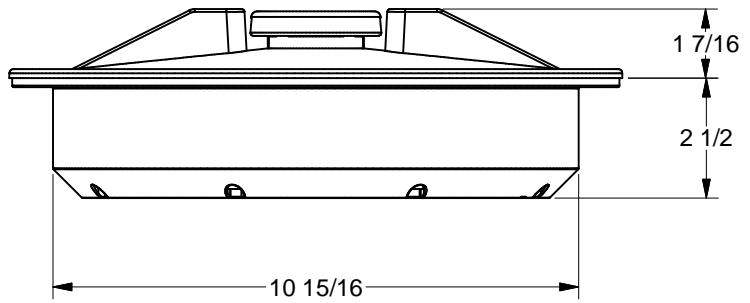

Parts List			
ITEM	QTY	PART NUMBER	DESCRIPTION
1	1	TLV10R	10" Tank lid with vent
2	1	TR10R1	10" VENTLESS TANK RING

THIS DRAWING AND ALL INFORMATION CONTAINED THEREON ARE THE EXCLUSIVE PROPERTY OF BANJO CORPORATION.

UNLESS SPECIFICALLY NOTED, THIS DRAWING AND ITEMS SHOWN ON THIS DRAWING ARE SUBJECT TO CHANGE AT ANY TIME.

<p>John M. Ellsworth Co., Inc.</p>		<p>P.O. Box 246072 6700 Vince Bradley Road Milwaukee, WI 53224</p> <p>800-333-3331 PHONE info@jmesales.com E-MAIL www.JMESales.com WEB</p>
DESCRIPTION		
10" Vented Tank Ring & Lid Assembly		
PART NUMBER		TLVA10