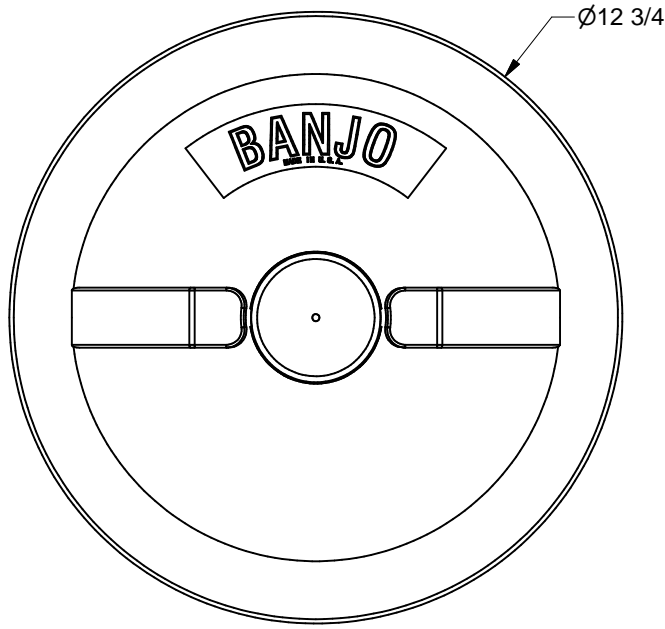

Parts List			
ITEM	QTY	PART NUMBER	DESCRIPTION
1	1	TLV10R	10" Tank lid with vent
2	1	TR10R1	10" VENTLESS TANK RING

THIS DRAWING AND ALL INFORMATION CONTAINED THEREON ARE THE EXCLUSIVE PROPERTY OF BANJO CORPORATION.

UNLESS SPECIFICALLY NOTED, THIS DRAWING AND ITEMS SHOWN ON THIS DRAWING ARE SUBJECT TO CHANGE AT ANY TIME.

<p>John M. Ellsworth Co., Inc.</p>		<p>P.O. Box 246072 6700 Vince Bradley Road Milwaukee, WI 53224</p> <p>800-333-3331 PHONE info@jmesales.com E-MAIL www.JMESales.com WEB</p>
DESCRIPTION		
10" Vented Tank Ring & Lid Assembly		
PART NUMBER		TLVA10