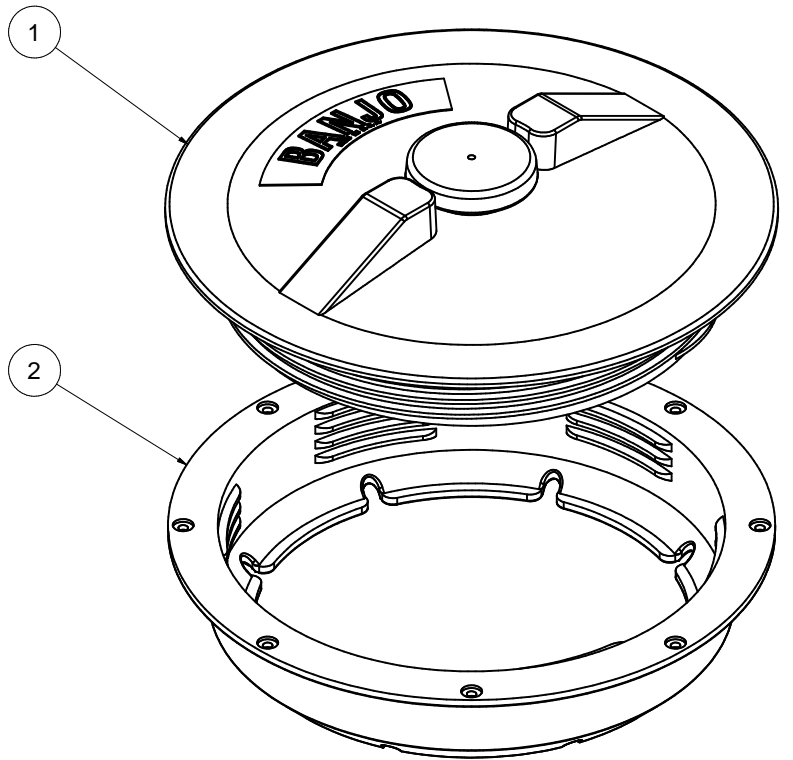

Parts List			
ITEM	QTY	PART NUMBER	DESCRIPTION
1	1	TLV10R	10" Tank lid with vent
2	1	TR10R1	10" VENTLESS TANK RING

THIS DRAWING AND ALL INFORMATION CONTAINED THEREON ARE THE EXCLUSIVE PROPERTY OF BANJO CORPORATION.

UNLESS SPECIFICALLY NOTED, THIS DRAWING AND ITEMS SHOWN ON THIS DRAWING ARE SUBJECT TO CHANGE AT ANY TIME.

<p>John M. Ellsworth Co., Inc.</p>		<p>P.O. Box 246072 6700 Vince Bradley Road Milwaukee, WI 53224</p> <p>800-333-3331 PHONE info@jmesales.com E-MAIL www.JMESales.com WEB</p>
DESCRIPTION		
10" Vented Tank Ring & Lid Assembly		
PART NUMBER		TLVA10