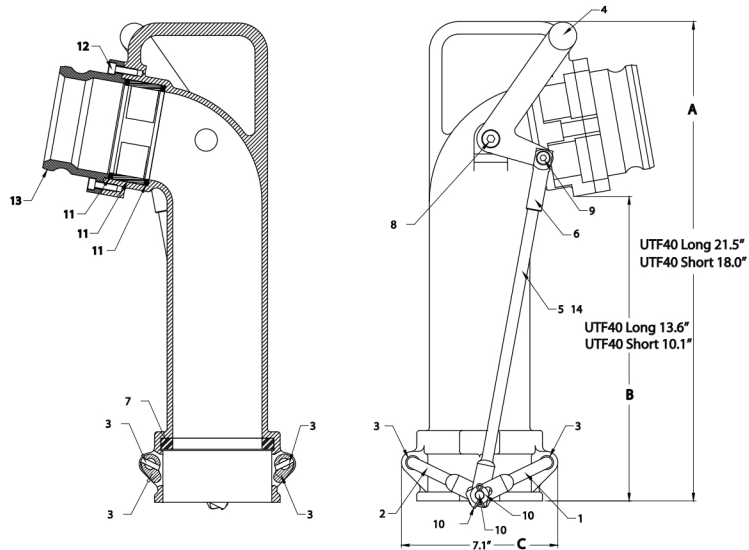

UTF40

REPAIR PARTS LIST

Ref #	Item #	Description
1	86004101	UTF40 Cam Arm Right
2	86004102	UTF40 Cam Arm Left
3	86004120	UTF40 Cam Assembly Kit
4	86004104	Actuation Lever
5	86004124	UTF Connecting Link Kit
5 (Short)	86004125	UTF Short Connecting Link Kit
6	86004106	Actuation Rod End
7	86004002	1/2" Thick Fuel Gasket
8	86004108	Actuation Lever Bolt
9	86004109	Rod End Shoulder Bolt
10	86004121	UTF Connecting Link Pin Kit
11	86004123	UTF/UVR Sight Glas Kit
12	86004122	UTF/UVR Cap Screw Kit
13	86004014	TF40AF Adapter
14	86004105	Connecting Link
14 (Short)	86004114	UTF40S Short Connecting Link