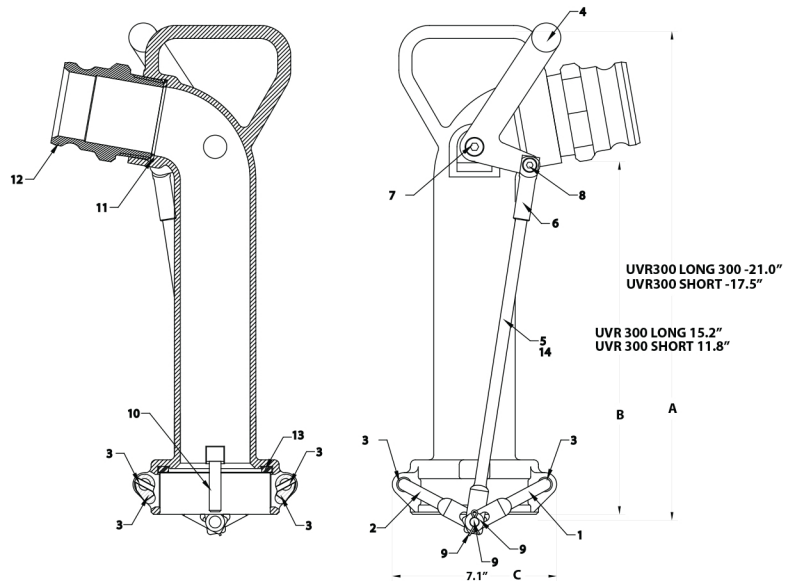

UVR300

REPAIR PARTS LIST

Ref #	Item #	Description
1	86004101	UTF40 Cam Arm Right
2	86004102	UTF40 Cam Arm Left
3	86004120	UTF40 Cam Assembly Kit
4	86004104	UT Actuation Lever
5	86004124	UTF Connecting Link Kit
6	86004106	UTF Actuation Rod End
7	86004108	Actuation Lever Bolt
8	86004109	Rod End Shoulder Bolt
9	86004121	UTF Connecting Link Pin Kit
10	87224030-2	CSP-2 Push Rod
11	5504230	B30ASY Buna Fuel Gasket
12	1000630	30F Aluminum
13	5500240F	BO8F Buna Fuel Gasket
14 (Short)	86004125	UTF Short Connecting Link Kit
	86004105	UTF Connecting Link
	86004114	UTFS Short Connecting Link