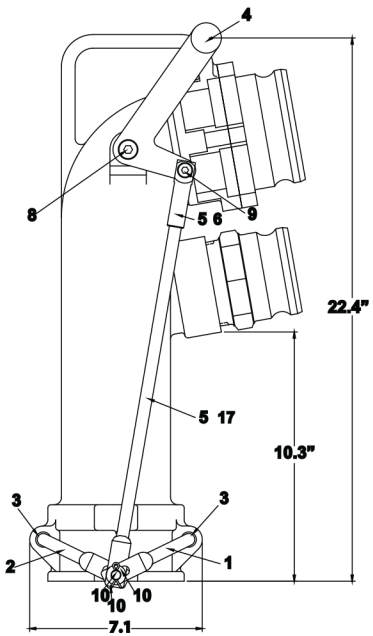

**UVR 400**  
**REPAIR PARTS LIST**

**WEIGHT = 16.8 LBS.**

Ref #	Item #	Description
1	86004101	UTF40 Cam Arm - Right
2	86004102	UTF40 Cam Arm - Left
3	86004120	UTF40 Cam Assembly Kit
4	86004104	Actuation Lever Alum
5	88004004	UVR400A Connecting Link Kit
6	86004106	Actuation Rod End
7	86004002	1/2" Thick Fuel Gasket
8	86004108	Actuation Lever Bolt
9	86004109	Rod End Shoulder Bolt
10	86004121	UTF Connecting Link Pin Kit
11	86004123	UTF/UVR Sight Glass
12	86004122	UTF/UVR Capscrew
13	5504230	B30ASY Buna Fuel Resistant Gasket
14	88004002	UVR400 Tube
15	88000420	UVR400 Tube Seal Kit
16	88000424	VR 424 Set Screw
17	88004003	UVR Connecting Link
18	86004014	TF40AF Alum Adapter
19	1000630	30F Alum Adapter