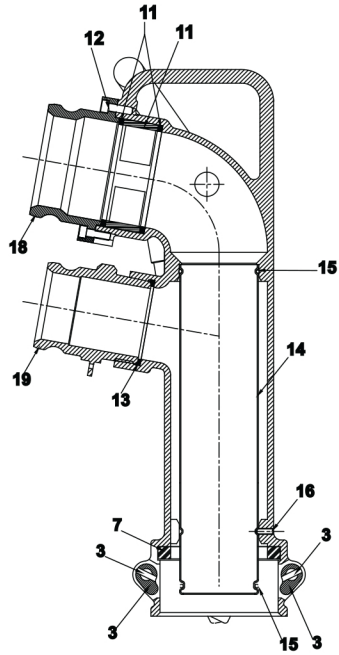

**UVR 400**  
**REPAIR PARTS LIST**

**WEIGHT = 16.8 LBS.**

Ref #	Item #	Description
1	86004101	UTF40 Cam Arm - Right
2	86004102	UTF40 Cam Arm - Left
3	86004120	UTF40 Cam Assembly Kit
4	86004104	Actuation Lever Alum
5	88004004	UVR400A Connecting Link Kit
6	86004106	Actuation Rod End
7	86004002	1/2" Thick Fuel Gasket
8	86004108	Actuation Lever Bolt
9	86004109	Rod End Shoulder Bolt
10	86004121	UTF Connecting Link Pin Kit
11	86004123	UTF/UVR Sight Glass
12	86004122	UTF/UVR Capscrew
13	5504230	B30ASY Buna Fuel Resistant Gasket
14	88004002	UVR400 Tube
15	88000420	UVR400 Tube Seal Kit
16	88000424	VR 424 Set Screw
17	88004003	UVR Connecting Link
18	86004014	TF40AF Alum Adapter
19	1000630	30F Alum Adapter