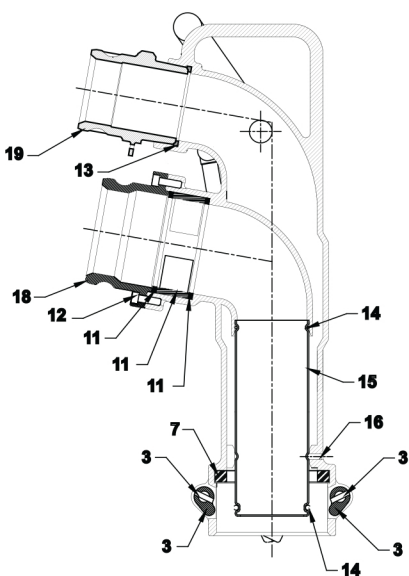

VR400A

REPAIR PARTS LIST

Ref #	Item #	Description
1	86004101	UTF40 Cam Arm - Right
2	86004102	UTF40 Cam Arm - Left
3	86004120	UTF40 Cam Assembly Kit
4	86004104	Actuation Lever
5	88004004	VR400A Connecting Link Kit
6	86004106	Actuation Rod End
7	86004002	1/2" Thick Fuel Gasket
8	86004108	Actuation Lever Bolt
9	86004109	Rod End Shoulder Bolt
10	86004121	UTF Connecting Link Pin Kit
11	86004123	Sight Glass Kit
12	86004122	Capscrew Kit
13	5504230	B30ASY Buna Fuel Resistant Gasket
14	88000420	VR400A Tube Seal Kit
15	88000406	VR400A Tube
16	88000424	VR 424 Set Screw
17	88004003	UVR400 Connecting Link
18	86004014	TF40AF Alum Adapter
19	1000630	30F Alum Adapter