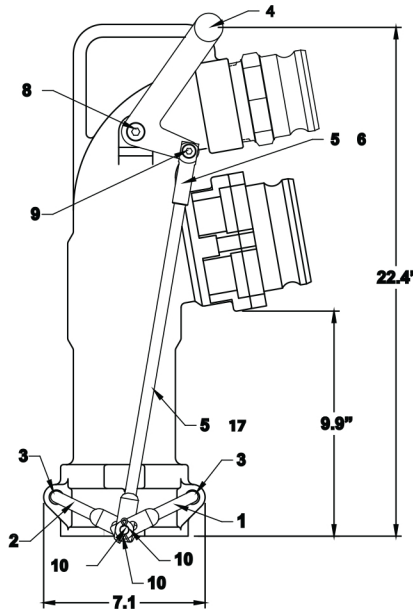

VR400A

REPAIR PARTS LIST

Ref #	Item #	Description
1	86004101	UTF40 Cam Arm - Right
2	86004102	UTF40 Cam Arm - Left
3	86004120	UTF40 Cam Assembly Kit
4	86004104	Actuation Lever
5	88004004	VR400A Connecting Link Kit
6	86004106	Actuation Rod End
7	86004002	1/2" Thick Fuel Gasket
8	86004108	Actuation Lever Bolt
9	86004109	Rod End Shoulder Bolt
10	86004121	UTF Connecting Link Pin Kit
11	86004123	Sight Glass Kit
12	86004122	Capscrew Kit
13	5504230	B30ASY Buna Fuel Resistant Gasket
14	88000420	VR400A Tube Seal Kit
15	88000406	VR400A Tube
16	88000424	VR 424 Set Screw
17	88004003	UVR400 Connecting Link
18	86004014	TF40AF Alum Adapter
19	1000630	30F Alum Adapter