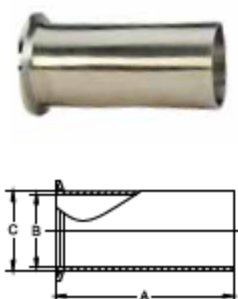

## SOLID END CAPS 16AMP

TUBE O.D.	A	B	304 PART NUMBER	316L PART NUMBER
1/2" & 3/4"	0.19	0.99	--	W616AMP-.50/.75
1" & 1-1/2"	0.25	1.98	W416AMP-1/15	W616AMP-1/15
2"	0.25	2.52	W416AMP-2	W616AMP-2
2-1/2"	0.25	3.05	W416AMP-25	W616AMP-25
3"	0.25	3.58	W416AMP-3	W616AMP-3
4"	0.31	4.68	W416AMP-4	W616AMP-4
5"	0.38	5.69	--	W616AMP-5
6"	0.44	6.57	W416AMP-6	W616AMP-6
8"	0.44	8.57	W416AMP-8	W616AMP-8
10"	0.44	10.57	W416AMP-10	W616AMP-10
12"	0.44	12.57	W416AMP-12	W616AMP-12

## THERMOMETER CAPS 23BMP

TUBE O.D.	A	B	C	304 PART NUMBER	316L PART NUMBER
1/2" & 3/4"	1/4"	0.50	0.93	W423BMP-.50/.75X.25	W623BMP-.50/.75X.25
1" & 1-1/2"	1/4"	0.62	1.98	W423BMP-1/15X.25	W623BMP-1/15X.25
	1/2"	0.62	1.98	W423BMP-1/15X.50	W623BMP-1/15X.50
	3/8"	0.62	1.98	W423BMP-1/15X.375	--
	1/2"	0.62	1.98	W423BMP-1/15X.50	--
	3/4"	0.62	1.98	W423BMP-1/15X.75	W623BMP-1/15X.75
2"	3/4"	0.62	2.52	W423BMP-2X.75	W623BMP-2X.75
2-1/2"	3/4"	0.62	3.05	W423BMP-25X.75	W623BMP-25X.75
3"	3/4"	0.62	3.58	W423BMP-3X.75	W623BMP-3X.75
4"	3/4"	0.62	4.68	W423BMP-4X.75	W623BMP-4X.75

## TYGON® HOSE ADAPTERS 14MPHT

TUBE O.D.	A	B	C	316L PART NUMBER
1/2"	4.00	0.37	0.50	W614MPHT-.50
3/4"	4.00	0.62	0.75	W614MPHT-.75
1"	4.50	0.87	1.00	W614MPHT-1
1-1/2"	4.50	1.37	1.50	W614MPHT-15
2"	4.50	1.87	2.00	W614MPHT-2
2-1/2"	4.50	2.37	2.50	W614MPHT-25
3"	4.50	2.87	3.00	W614MPHT-3
4"	4.62	3.83	4.00	W614MPHT-4
6"	6.00	5.78	6.00	W614MPHT-6