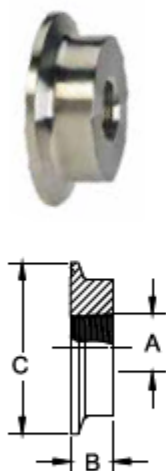

# CLAMP CAPS

## SOLID END CAPS 16AMP

TUBE O.D.	A	B	304 PART NUMBER	316L PART NUMBER
1/2" & 3/4"	0.19	0.99	--	W616AMP-.50/.75
1" & 1-1/2"	0.25	1.98	W416AMP-1/15	W616AMP-1/15
2"	0.25	2.52	W416AMP-2	W616AMP-2
2-1/2"	0.25	3.05	W416AMP-25	W616AMP-25
3"	0.25	3.58	W416AMP-3	W616AMP-3
4"	0.31	4.68	W416AMP-4	W616AMP-4
5"	0.38	5.69	--	W616AMP-5
6"	0.44	6.57	W416AMP-6	W616AMP-6
8"	0.44	8.57	W416AMP-8	W616AMP-8
10"	0.44	10.57	W416AMP-10	W616AMP-10
12"	0.44	12.57	W416AMP-12	W616AMP-12

## THERMOMETER CAPS 23BMP

TUBE O.D.	A	B	C	304 PART NUMBER	316L PART NUMBER
1/2" & 3/4"	1/4"	0.50	0.93	W423BMP-.50/.75X.25	W623BMP-.50/.75X.25
1" & 1-1/2"	1/4"	0.62	1.98	W423BMP-1/15X.25	W623BMP-1/15X.25
	1/2"	0.62	1.98	W423BMP-1/15X.50	W623BMP-1/15X.50
	3/8"	0.62	1.98	W423BMP-1/15X.375	--
	1/2"	0.62	1.98	W423BMP-1/15X.50	--
	3/4"	0.62	1.98	W423BMP-1/15X.75	W623BMP-1/15X.75
2"	3/4"	0.62	2.52	W423BMP-2X.75	W623BMP-2X.75
2-1/2"	3/4"	0.62	3.05	W423BMP-25X.75	W623BMP-25X.75
3"	3/4"	0.62	3.58	W423BMP-3X.75	W623BMP-3X.75
4"	3/4"	0.62	4.68	W423BMP-4X.75	W623BMP-4X.75

## TYGON® HOSE ADAPTERS 14MPHT

TUBE O.D.	A	B	C	316L PART NUMBER
1/2"	4.00	0.37	0.50	W614MPHT-.50
3/4"	4.00	0.62	0.75	W614MPHT-.75
1"	4.50	0.87	1.00	W614MPHT-1
1-1/2"	4.50	1.37	1.50	W614MPHT-15
2"	4.50	1.87	2.00	W614MPHT-2
2-1/2"	4.50	2.37	2.50	W614MPHT-25
3"	4.50	2.87	3.00	W614MPHT-3
4"	4.62	3.83	4.00	W614MPHT-4
6"	6.00	5.78	6.00	W614MPHT-6